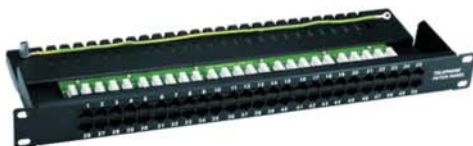

50 port Telephone Patch Panel

Order Information:

P/N	Description
FT-PPF6K12	19" FTP Cat.6 patch panel, 1U 12 port, Krone IDC , black color
FT-PPF6K24	19" FTP Cat.6 patch panel, 1U 24 port, Krone IDC , black color
FT-PPF5K12	19" FTP Cat.5e patch panel, 1U 12 port, Krone IDC , black color
FT-PPF5K24	19" FTP Cat.5e patch panel, 1U 24 port, Krone IDC , black color
FT-PPU3K25	19" FTP Cat.3 patch panel, 1U 25 port, Krone IDC , black color
FT-PPF3K50	19" FTP Cat.3 patch panel, 1U 50 port, Krone IDC , black color